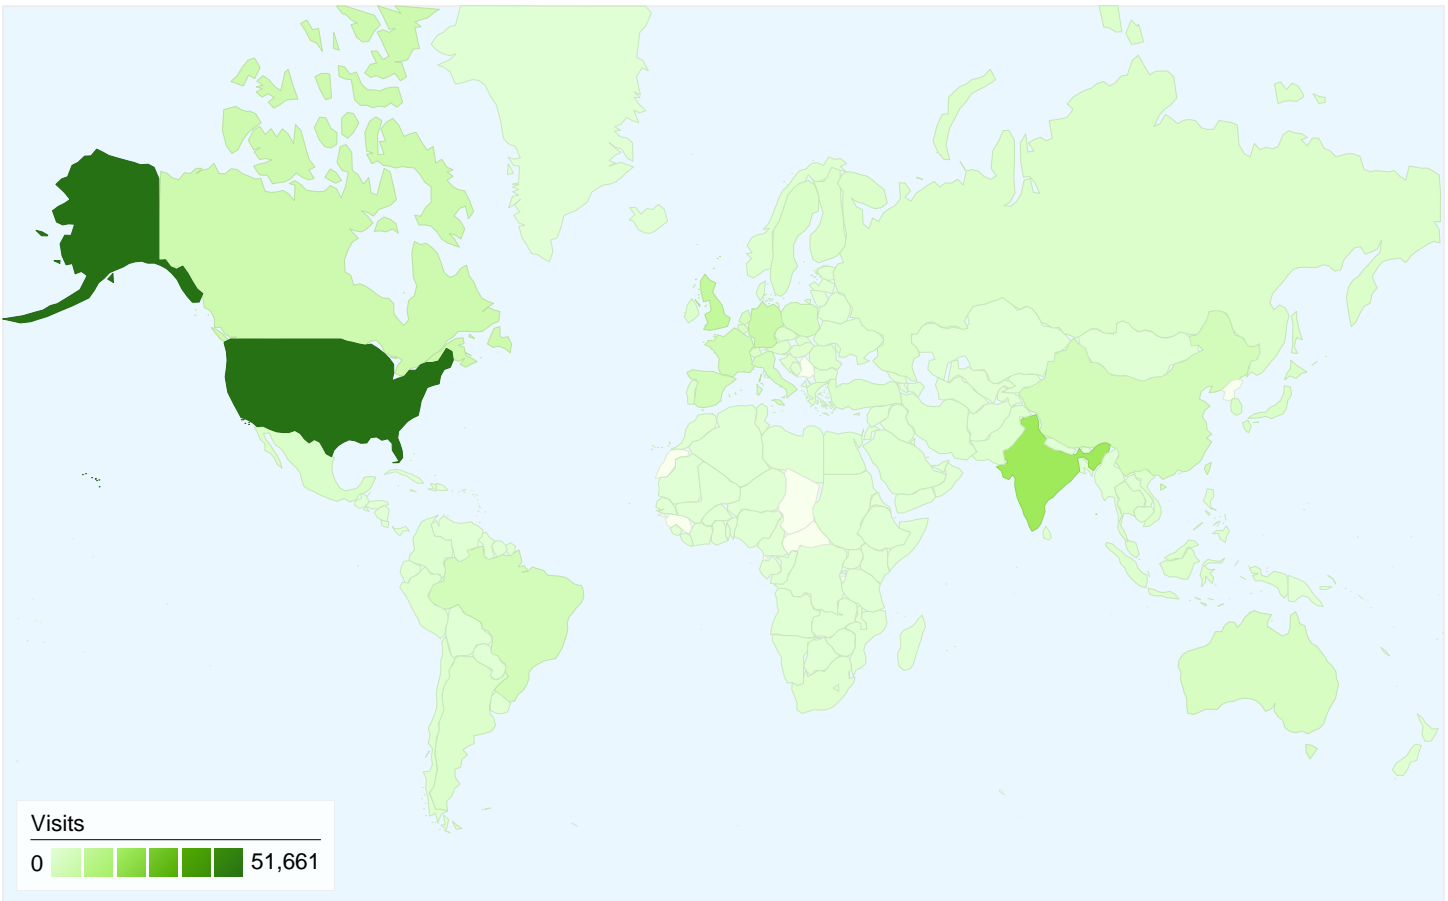

All traffic sources sent a total of 173,754 visits

23.23% Direct Traffic

Previous: 23.45% (-0.94%)

17.11% Referring Sites

Previous: 19.48% (-12.18%)

59.63% Search Engines

Previous: 57.07% (4.49%)

- **Search Engines**
103,607.00 (59.63%)
- **Direct Traffic**
40,364.00 (23.23%)
- **Referring Sites**
29,727.00 (17.11%)
- **Other**
56 (0.03%)

173,754 visits came from 202 countries/territories

Site Usage

Visits	Pages/Visit	Avg. Time on Site	% New Visits	Bounce Rate	
173,754 Previous: 206,445 (-15.84%)	2.57 Previous: 2.72 (-5.32%)	00:03:03 Previous: 00:03:14 (-5.51%)	58.27% Previous: 57.87% (0.69%)	61.54% Previous: 59.70% (3.08%)	
Country/Territory	Visits	Pages/Visit	Avg. Time on Site	% New Visits	Bounce Rate
United States					
December 1, 2009 - December 31, 2009	51,661	2.74	00:03:08	57.94%	60.88%
November 1, 2009 - November 30, 2009	62,211	2.93	00:03:17	56.50%	57.97%
% Change	-16.96%	-6.36%	-4.66%	2.55%	5.02%
India					
December 1, 2009 - December 31, 2009	18,627	2.43	00:03:26	61.36%	61.88%
November 1, 2009 - November 30, 2009	20,345	2.55	00:03:46	60.58%	60.06%
% Change	-8.44%	-4.75%	-8.75%	1.30%	3.03%
United Kingdom					
December 1, 2009 - December 31, 2009	8,553	2.65	00:03:14	58.31%	61.93%