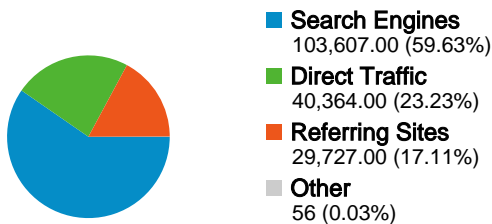

Site Usage

Visitors Overview

Map Overlay world

Traffic Sources Overview

Pageviews for all visitors

Pageviews
446,837

Content Overview

Pages	Pageviews	% Pageviews
/index.php/Main_Page		
Dec 1, 2009 - Dec 31, 2009	50,747	11.36%
Nov 1, 2009 - Nov 30, 2009	63,379	11.30%
% Change	-19.93%	0.48%
/index.php/Category:OWASP_Top_Ten_Project		
Dec 1, 2009 - Dec 31, 2009	13,435	3.01%
Nov 1, 2009 - Nov 30, 2009	17,889	3.19%
% Change	-24.90%	-5.75%
/index.php/Category:OWASP_WebScarab_Project		
Dec 1, 2009 - Dec 31, 2009	13,150	2.94%
Nov 1, 2009 - Nov 30, 2009	15,364	2.74%
% Change	-14.41%	7.41%
/index.php/Category:OWASP_Project		
Dec 1, 2009 - Dec 31, 2009	9,526	2.13%
Nov 1, 2009 - Nov 30, 2009	11,082	1.98%
% Change	-14.04%	7.87%
/index.php/Category:OWASP_Download		
Dec 1, 2009 - Dec 31, 2009	9,308	2.08%
Nov 1, 2009 - Nov 30, 2009	10,397	1.85%
% Change	-10.47%	12.35%

173,754 visits came from 202 countries/territories

Site Usage

Visits	Pages/Visit	Avg. Time on Site	% New Visits	Bounce Rate	
173,754 Previous: 206,445 (-15.84%)	2.57 Previous: 2.72 (-5.32%)	00:03:03 Previous: 00:03:14 (-5.51%)	58.27% Previous: 57.87% (0.69%)	61.54% Previous: 59.70% (3.08%)	
Country/Territory	Visits	Pages/Visit	Avg. Time on Site	% New Visits	Bounce Rate
United States					
December 1, 2009 - December 31, 2009	51,661	2.74	00:03:08	57.94%	60.88%
November 1, 2009 - November 30, 2009	62,211	2.93	00:03:17	56.50%	57.97%
% Change	-16.96%	-6.36%	-4.66%	2.55%	5.02%
India					
December 1, 2009 - December 31, 2009	18,627	2.43	00:03:26	61.36%	61.88%
November 1, 2009 - November 30, 2009	20,345	2.55	00:03:46	60.58%	60.06%
% Change	-8.44%	-4.75%	-8.75%	1.30%	3.03%
United Kingdom					
December 1, 2009 - December 31, 2009	8,553	2.65	00:03:14	58.31%	61.93%

1 - 10 of 202

Pages on this site were viewed a total of 446,837 times

446,837 Pageviews
Previous: 560,748 (-20.31%)

345,354 Unique Views
Previous: 425,478 (-18.83%)

61.54% Bounce Rate
Previous: 59.70% (3.08%)