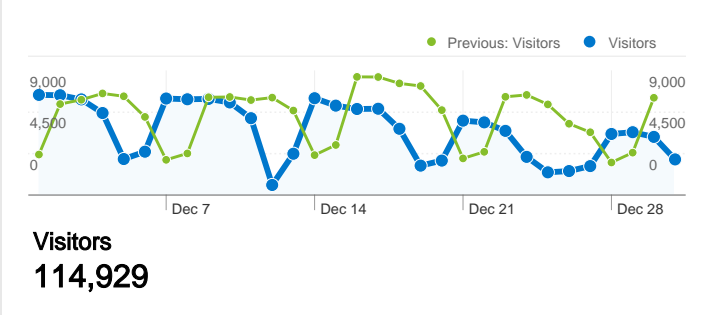

Site Usage

Visitors Overview