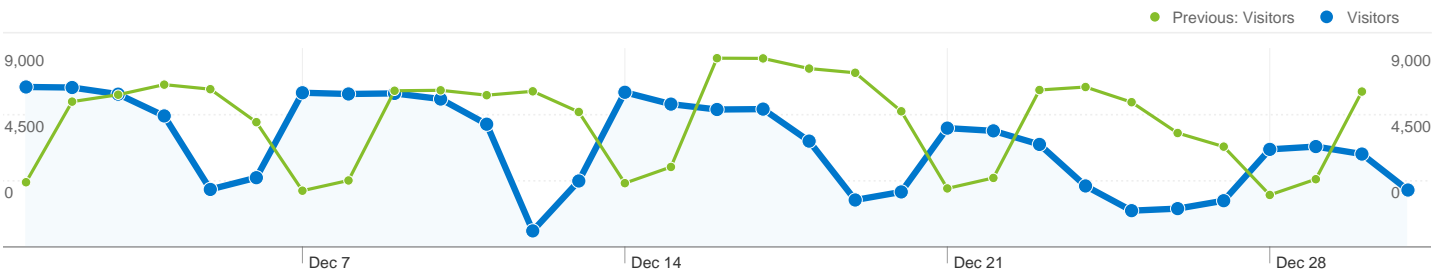

Site Usage

Visitors Overview

Map Overlay world

Traffic Sources Overview

Pageviews for all visitors

Pageviews
446,837

Content Overview

Pages	Pageviews	% Pageviews
/index.php/Main_Page		
Dec 1, 2009 - Dec 31, 2009	50,747	11.36%
Nov 1, 2009 - Nov 30, 2009	63,379	11.30%
% Change	-19.93%	0.48%
/index.php/Category:OWASP_Top_Ten_Project		
Dec 1, 2009 - Dec 31, 2009	13,435	3.01%
Nov 1, 2009 - Nov 30, 2009	17,889	3.19%
% Change	-24.90%	-5.75%
/index.php/Category:OWASP_WebScarab_Project		
Dec 1, 2009 - Dec 31, 2009	13,150	2.94%
Nov 1, 2009 - Nov 30, 2009	15,364	2.74%
% Change	-14.41%	7.41%
/index.php/Category:OWASP_Project		
Dec 1, 2009 - Dec 31, 2009	9,526	2.13%
Nov 1, 2009 - Nov 30, 2009	11,082	1.98%
% Change	-14.04%	7.87%
/index.php/Category:OWASP_Download		
Dec 1, 2009 - Dec 31, 2009	9,308	2.08%
Nov 1, 2009 - Nov 30, 2009	10,397	1.85%
% Change	-10.47%	12.35%

114,929 people visited this site

173,754 Visits

Previous: 206,445 (-15.84%)

114,929 Absolute Unique Visitors

Previous: 134,489 (-14.54%)

446,837 Pageviews

Previous: 560,748 (-20.31%)

2.57 Average Pageviews

1 - 10 of 202

Pages on this site were viewed a total of 446,837 times

446,837 Pageviews
Previous: 560,748 (-20.31%)

345,354 Unique Views
Previous: 425,478 (-18.83%)

61.54% Bounce Rate
Previous: 59.70% (3.08%)