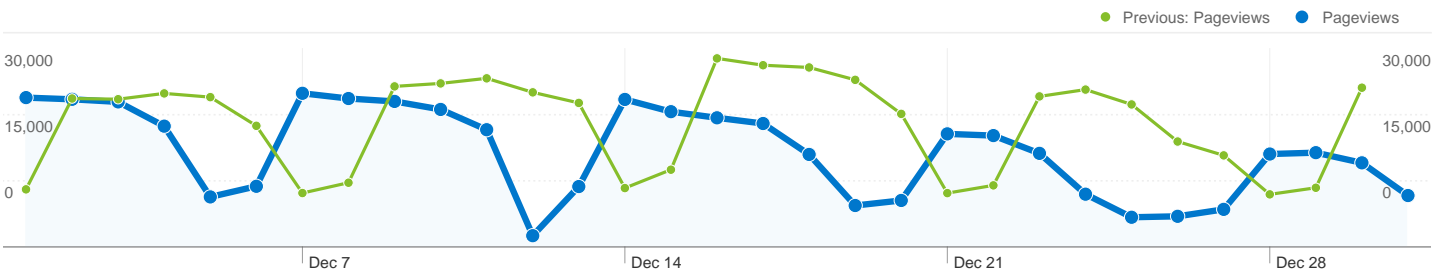

Pages on this site were viewed a total of 446,837 times

446,837 Pageviews
Previous: 560,748 (-20.31%)

345,354 Unique Views
Previous: 425,478 (-18.83%)

61.54% Bounce Rate
Previous: 59.70% (3.08%)

Top Content

Pages	Pageviews	% Pageviews
/index.php/Main_Page		
Dec 1, 2009 - Dec 31, 2009	50,747	11.36%
Nov 1, 2009 - Nov 30, 2009	63,379	11.30%
% Change	-19.93%	0.48%
/index.php/Category:OWASP_Top_Ten_Project		
Dec 1, 2009 - Dec 31, 2009	13,435	3.01%
Nov 1, 2009 - Nov 30, 2009	17,889	3.19%
% Change	-24.90%	-5.75%
/index.php/Category:OWASP_WebScarab_Project		
Dec 1, 2009 - Dec 31, 2009	13,150	2.94%
Nov 1, 2009 - Nov 30, 2009	15,364	2.74%
% Change	-14.41%	7.41%
/index.php/Category:OWASP_Project		
Dec 1, 2009 - Dec 31, 2009	9,526	2.13%
Nov 1, 2009 - Nov 30, 2009	11,082	1.98%
% Change	-14.04%	7.87%
/index.php/Category:OWASP_Download