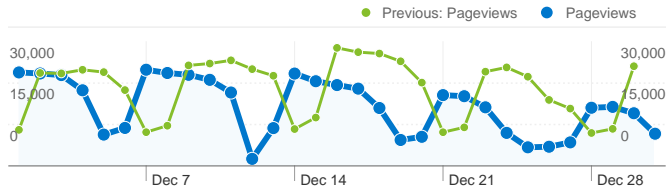

Site Usage

Visitors Overview

Map Overlay world

Traffic Sources Overview

Pageviews for all visitors

Pageviews
446,837

Content Overview

Pages	Pageviews	% Pageviews
/index.php/Main_Page		
Dec 1, 2009 - Dec 31, 2009	50,747	11.36%
Nov 1, 2009 - Nov 30, 2009	63,379	11.30%
% Change	-19.93%	0.48%
/index.php/Category:OWASP_Top_Ten_Project		
Dec 1, 2009 - Dec 31, 2009	13,435	3.01%
Nov 1, 2009 - Nov 30, 2009	17,889	3.19%
% Change	-24.90%	-5.75%
/index.php/Category:OWASP_WebScarab_Project		
Dec 1, 2009 - Dec 31, 2009	13,150	2.94%
Nov 1, 2009 - Nov 30, 2009	15,364	2.74%
% Change	-14.41%	7.41%
/index.php/Category:OWASP_Project		
Dec 1, 2009 - Dec 31, 2009	9,526	2.13%
Nov 1, 2009 - Nov 30, 2009	11,082	1.98%
% Change	-14.04%	7.87%
/index.php/Category:OWASP_Download		
Dec 1, 2009 - Dec 31, 2009	9,308	2.08%
Nov 1, 2009 - Nov 30, 2009	10,397	1.85%
% Change	-10.47%	12.35%

Keywords		
Keyword	Visits	% visits
owasp		
Dec 1, 2009 - Dec 31, 2009	10,141	9.79%
Nov 1, 2009 - Nov 30, 2009	12,828	10.89%
% Change	-20.95%	-10.11%
webscarab		
Dec 1, 2009 - Dec 31, 2009	2,839	2.74%
Nov 1, 2009 - Nov 30, 2009	3,252	2.76%
% Change	-12.70%	-0.73%
owasp top 10		
Dec 1, 2009 - Dec 31, 2009	2,085	2.01%
Nov 1, 2009 - Nov 30, 2009	2,606	2.21%
% Change	-19.99%	-9.03%
webgoat		
Dec 1, 2009 - Dec 31, 2009	1,845	1.78%
Nov 1, 2009 - Nov 30, 2009	2,043	1.73%
% Change	-9.69%	2.69%
sql injection		
Dec 1, 2009 - Dec 31, 2009	956	0.92%
Nov 1, 2009 - Nov 30, 2009	1,055	0.90%
% Change	-9.38%	3.04%

114,929 people visited this site

173,754 Visits

Previous: 206,445 (-15.84%)

114,929 Absolute Unique Visitors

Previous: 134,489 (-14.54%)

446,837 Pageviews

Previous: 560,748 (-20.31%)

2.57 Average Pageviews

1 - 10 of 202

Pages on this site were viewed a total of 446,837 times

446,837 Pageviews
Previous: 560,748 (-20.31%)

345,354 Unique Views
Previous: 425,478 (-18.83%)

61.54% Bounce Rate
Previous: 59.70% (3.08%)