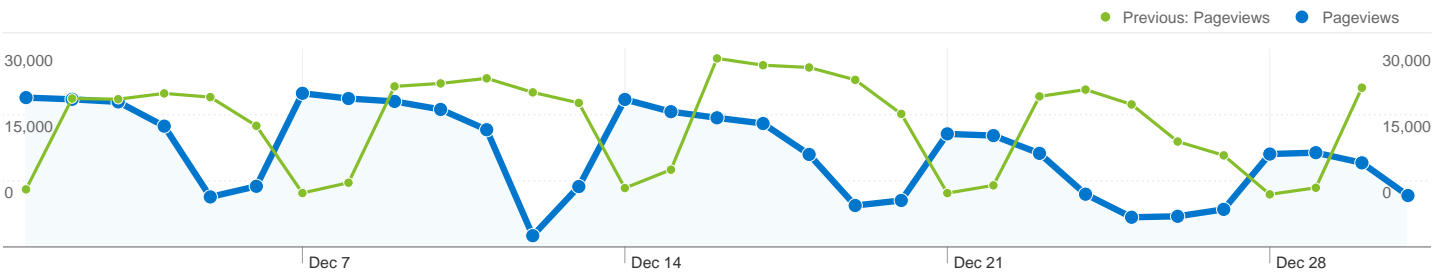

Pageviews for all visitors

Dec 1, 2009 - Dec 31, 2009
Comparing to: Nov 1, 2009 - Nov 30, 2009

446,837 Pageviews

Previous: 560,748 (-20.31%)

Tuesday, December 1, 2009	5.05% (22,586)
Sunday, November 1, 2009	1.55% (8,710)
Wednesday, December 2, 2009	5.00% (22,329)
Monday, November 2, 2009	4.00% (22,450)
Thursday, December 3, 2009	4.91% (21,939)
Tuesday, November 3, 2009	3.99% (22,346)
Friday, December 4, 2009	4.09% (18,267)
Wednesday, November 4, 2009	4.14% (23,223)
Saturday, December 5, 2009	1.69% (7,565)
Thursday, November 5, 2009	4.04% (22,659)
Sunday, December 6, 2009	2.05% (9,174)
Friday, November 6, 2009	3.27% (18,319)
Monday, December 7, 2009	5.20% (23,239)
Saturday, November 7, 2009	1.45% (8,151)
Tuesday, December 8, 2009	5.02% (22,447)
Sunday, November 8, 2009	1.73% (9,714)
Wednesday, December 9, 2009	4.93% (22,011)
Monday, November 9, 2009	4.33% (24,283)
Thursday, December 10, 2009	4.65% (20,797)
Tuesday, November 10, 2009	4.41% (24,735)
Friday, December 11, 2009	3.97% (17,728)
Wednesday, November 11, 2009	4.55% (25,503)
Saturday, December 12, 2009	0.38% (1,699)
Thursday, November 12, 2009	4.17% (23,384)
Sunday, December 13, 2009	2.04% (9,132)
Friday, November 13, 2009	3.88% (21,783)