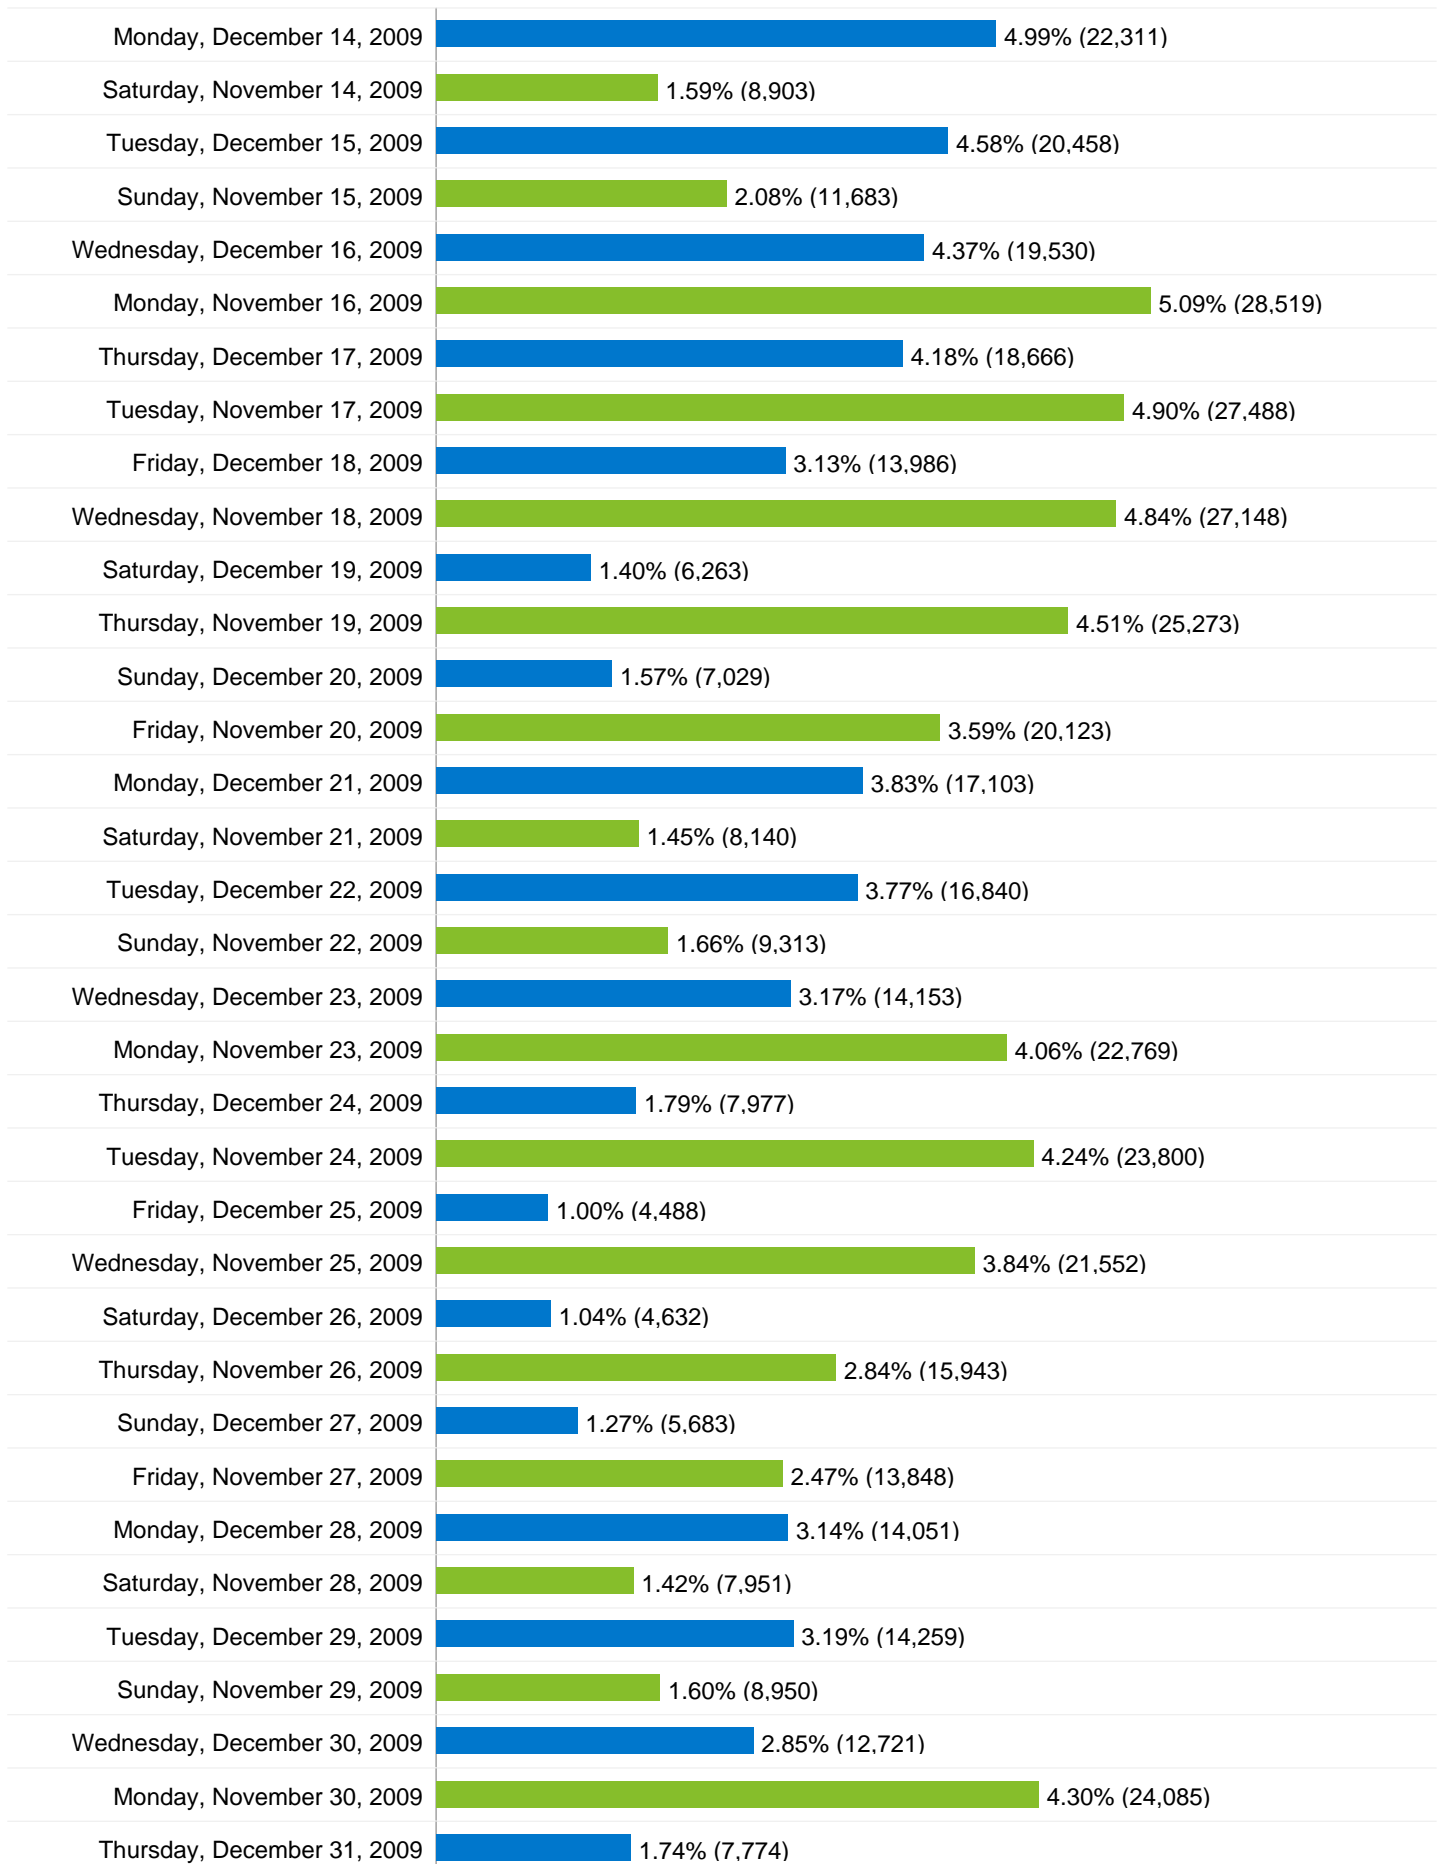

All traffic sources sent a total of 173,754 visits

23.23% Direct Traffic

Previous: 23.45% (-0.94%)

17.11% Referring Sites

Previous: 19.48% (-12.18%)

59.63% Search Engines

Previous: 57.07% (4.49%)

- **Search Engines**
103,607.00 (59.63%)
- **Direct Traffic**
40,364.00 (23.23%)
- **Referring Sites**
29,727.00 (17.11%)
- **Other**
56 (0.03%)

Dec 1, 2009 - Dec 31, 2009	1,613	0.93%	Dec 1, 2009 - Dec 31, 2009	956	0.92%
Nov 1, 2009 - Nov 30, 2009	1,908	0.92%	Nov 1, 2009 - Nov 30, 2009	1,055	0.90%
% Change	-15.46%	0.44%	% Change	-9.38%	3.04%

Pageviews for all visitors

173,754 visits came from 202 countries/territories

Site Usage

Visits	Pages/Visit	Avg. Time on Site	% New Visits	Bounce Rate	
173,754 Previous: 206,445 (-15.84%)	2.57 Previous: 2.72 (-5.32%)	00:03:03 Previous: 00:03:14 (-5.51%)	58.27% Previous: 57.87% (0.69%)	61.54% Previous: 59.70% (3.08%)	
Country/Territory	Visits	Pages/Visit	Avg. Time on Site	% New Visits	Bounce Rate
United States					
December 1, 2009 - December 31, 2009	51,661	2.74	00:03:08	57.94%	60.88%
November 1, 2009 - November 30, 2009	62,211	2.93	00:03:17	56.50%	57.97%
% Change	-16.96%	-6.36%	-4.66%	2.55%	5.02%
India					
December 1, 2009 - December 31, 2009	18,627	2.43	00:03:26	61.36%	61.88%
November 1, 2009 - November 30, 2009	20,345	2.55	00:03:46	60.58%	60.06%
% Change	-8.44%	-4.75%	-8.75%	1.30%	3.03%
United Kingdom					
December 1, 2009 - December 31, 2009	8,553	2.65	00:03:14	58.31%	61.93%