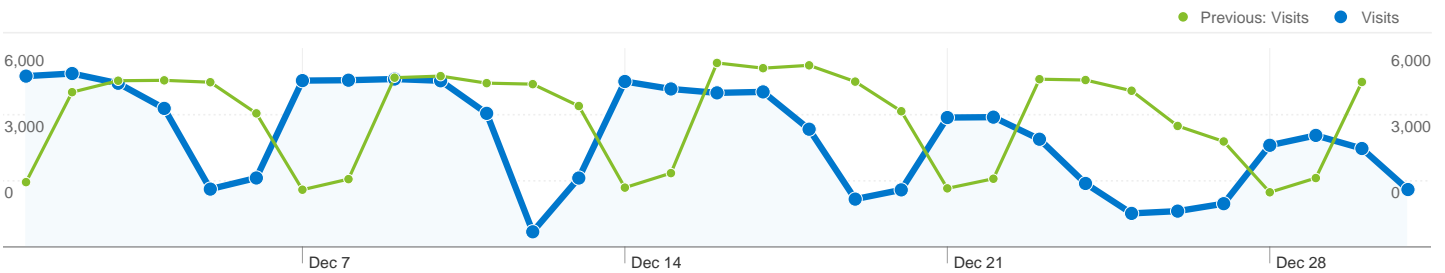

Search sent 103,607 total visits via 83,796 keywords

Site Usage

Visits	Pages/Visit	Avg. Time on Site	% New Visits	Bounce Rate	
103,607 Previous: 117,809 (-12.06%)	2.59 Previous: 2.77 (-6.55%)	00:03:00 Previous: 00:03:17 (-8.33%)	56.96% Previous: 55.20% (3.19%)	62.52% Previous: 60.79% (2.85%)	
Keyword	Visits	Pages/Visit	Avg. Time on Site	% New Visits	Bounce Rate
owasp					
December 1, 2009 - December 31, 2009	10,141	4.31	00:05:10	46.57%	35.79%
November 1, 2009 - November 30, 2009	12,828	4.32	00:05:14	45.06%	37.51%
% Change	-20.95%	-0.20%	-1.10%	3.36%	-4.60%
webscarab					
December 1, 2009 - December 31, 2009	2,839	2.70	00:03:42	49.31%	53.29%
November 1, 2009 - November 30, 2009	3,252	2.76	00:04:04	49.42%	50.43%
% Change	-12.70%	-2.34%	-9.28%	-0.21%	5.68%
owasp top 10					
December 1, 2009 - December 31, 2009	2,085	3.62	00:04:31	36.12%	34.34%
November 1, 2009 - November 30, 2009	2,606	3.58	00:05:00	37.95%	32.16%
% Change	-19.99%	1.12%	-9.65%	-4.84%	6.79%
webgoat					
December 1, 2009 - December 31, 2009	1,845	4.04	00:04:50	47.43%	41.95%
November 1, 2009 - November 30, 2009	2,043	4.14	00:04:41	44.49%	44.35%
% Change	-9.69%	-2.52%	3.36%	6.59%	-5.40%
sql injection					
December 1, 2009 - December 31, 2009	956	1.87	00:02:10	69.67%	74.27%
November 1, 2009 - November 30, 2009	1,055	1.84	00:02:03	65.12%	71.75%
% Change	-9.38%	1.81%	5.22%	6.98%	3.50%
web application firewall					
December 1, 2009 - December 31, 2009	499	2.34	00:02:39	53.31%	63.33%