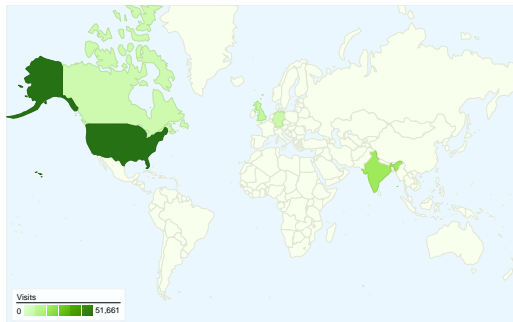

Site Usage

Visitors Overview

Map Overlay world

Traffic Sources Overview

Pageviews for all visitors

Pageviews
446,837

Content Overview

Pages	Pageviews	% Pageviews
/index.php/Main_Page		
Dec 1, 2009 - Dec 31, 2009	50,747	11.36%
Nov 1, 2009 - Nov 30, 2009	63,379	11.30%
% Change	-19.93%	0.48%
/index.php/Category:OWASP_Top_Ten_Project		
Dec 1, 2009 - Dec 31, 2009	13,435	3.01%
Nov 1, 2009 - Nov 30, 2009	17,889	3.19%
% Change	-24.90%	-5.75%
/index.php/Category:OWASP_WebScarab_Project		
Dec 1, 2009 - Dec 31, 2009	13,150	2.94%
Nov 1, 2009 - Nov 30, 2009	15,364	2.74%
% Change	-14.41%	7.41%
/index.php/Category:OWASP_Project		
Dec 1, 2009 - Dec 31, 2009	9,526	2.13%
Nov 1, 2009 - Nov 30, 2009	11,082	1.98%
% Change	-14.04%	7.87%
/index.php/Category:OWASP_Download		
Dec 1, 2009 - Dec 31, 2009	9,308	2.08%
Nov 1, 2009 - Nov 30, 2009	10,397	1.85%
% Change	-10.47%	12.35%

114,929 people visited this site

173,754 Visits

Previous: 206,445 (-15.84%)

114,929 Absolute Unique Visitors

Previous: 134,489 (-14.54%)

446,837 Pageviews

Previous: 560,748 (-20.31%)

2.57 Average Pageviews

173,754 visits came from 202 countries/territories

Site Usage

Visits	Pages/Visit	Avg. Time on Site	% New Visits	Bounce Rate	
173,754 Previous: 206,445 (-15.84%)	2.57 Previous: 2.72 (-5.32%)	00:03:03 Previous: 00:03:14 (-5.51%)	58.27% Previous: 57.87% (0.69%)	61.54% Previous: 59.70% (3.08%)	
Country/Territory	Visits	Pages/Visit	Avg. Time on Site	% New Visits	Bounce Rate
United States					
December 1, 2009 - December 31, 2009	51,661	2.74	00:03:08	57.94%	60.88%
November 1, 2009 - November 30, 2009	62,211	2.93	00:03:17	56.50%	57.97%
% Change	-16.96%	-6.36%	-4.66%	2.55%	5.02%
India					
December 1, 2009 - December 31, 2009	18,627	2.43	00:03:26	61.36%	61.88%
November 1, 2009 - November 30, 2009	20,345	2.55	00:03:46	60.58%	60.06%
% Change	-8.44%	-4.75%	-8.75%	1.30%	3.03%
United Kingdom					
December 1, 2009 - December 31, 2009	8,553	2.65	00:03:14	58.31%	61.93%