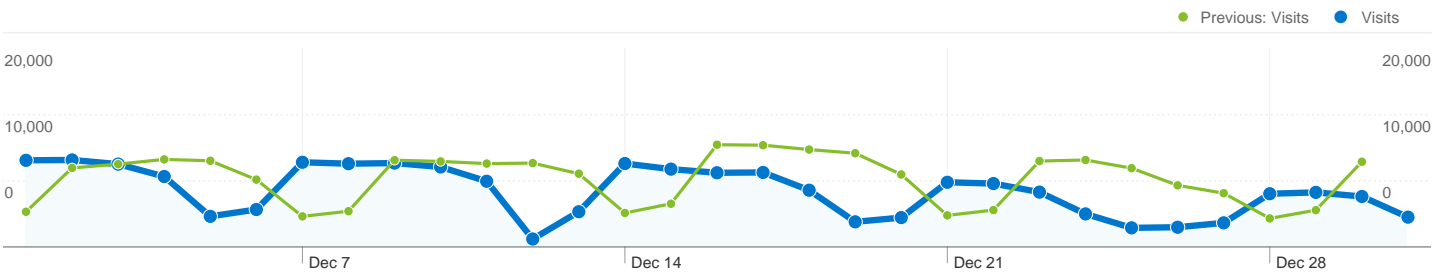

All traffic sources sent a total of 173,754 visits

23.23% Direct Traffic

Previous: 23.45% (-0.94%)

17.11% Referring Sites

Previous: 19.48% (-12.18%)

59.63% Search Engines

Previous: 57.07% (4.49%)

- **Search Engines**
  103,607.00 (59.63%)
- **Direct Traffic**
  40,364.00 (23.23%)
- **Referring Sites**
  29,727.00 (17.11%)
- **Other**
  56 (0.03%)

Top Traffic Sources

Sources	Visits	% visits	Keywords	Visits	% visits
google (organic)			owasp		
Dec 1, 2009 - Dec 31, 2009	99,411	57.21%	Dec 1, 2009 - Dec 31, 2009	10,141	9.79%
Nov 1, 2009 - Nov 30, 2009	113,013	54.74%	Nov 1, 2009 - Nov 30, 2009	12,828	10.89%
% Change	-12.04%	4.51%	% Change	-20.95%	-10.11%
(direct) ((none))			webscarab		
Dec 1, 2009 - Dec 31, 2009	40,364	23.23%	Dec 1, 2009 - Dec 31, 2009	2,839	2.74%
Nov 1, 2009 - Nov 30, 2009	48,413	23.45%	Nov 1, 2009 - Nov 30, 2009	3,252	2.76%
% Change	-16.63%	-0.94%	% Change	-12.70%	-0.73%
en.wikipedia.org (referral)			owasp top 10		
Dec 1, 2009 - Dec 31, 2009	1,958	1.13%	Dec 1, 2009 - Dec 31, 2009	2,085	2.01%
Nov 1, 2009 - Nov 30, 2009	2,292	1.11%	Nov 1, 2009 - Nov 30, 2009	2,606	2.21%
% Change	-14.57%	1.50%	% Change	-19.99%	-9.03%
yahoo (organic)			webgoat		
Dec 1, 2009 - Dec 31, 2009	1,775	1.02%	Dec 1, 2009 - Dec 31, 2009	1,845	1.78%
Nov 1, 2009 - Nov 30, 2009	2,168	1.05%	Nov 1, 2009 - Nov 30, 2009	2,043	1.73%
% Change	-18.13%	-2.72%	% Change	-9.69%	2.69%
bing (organic)			sql injection